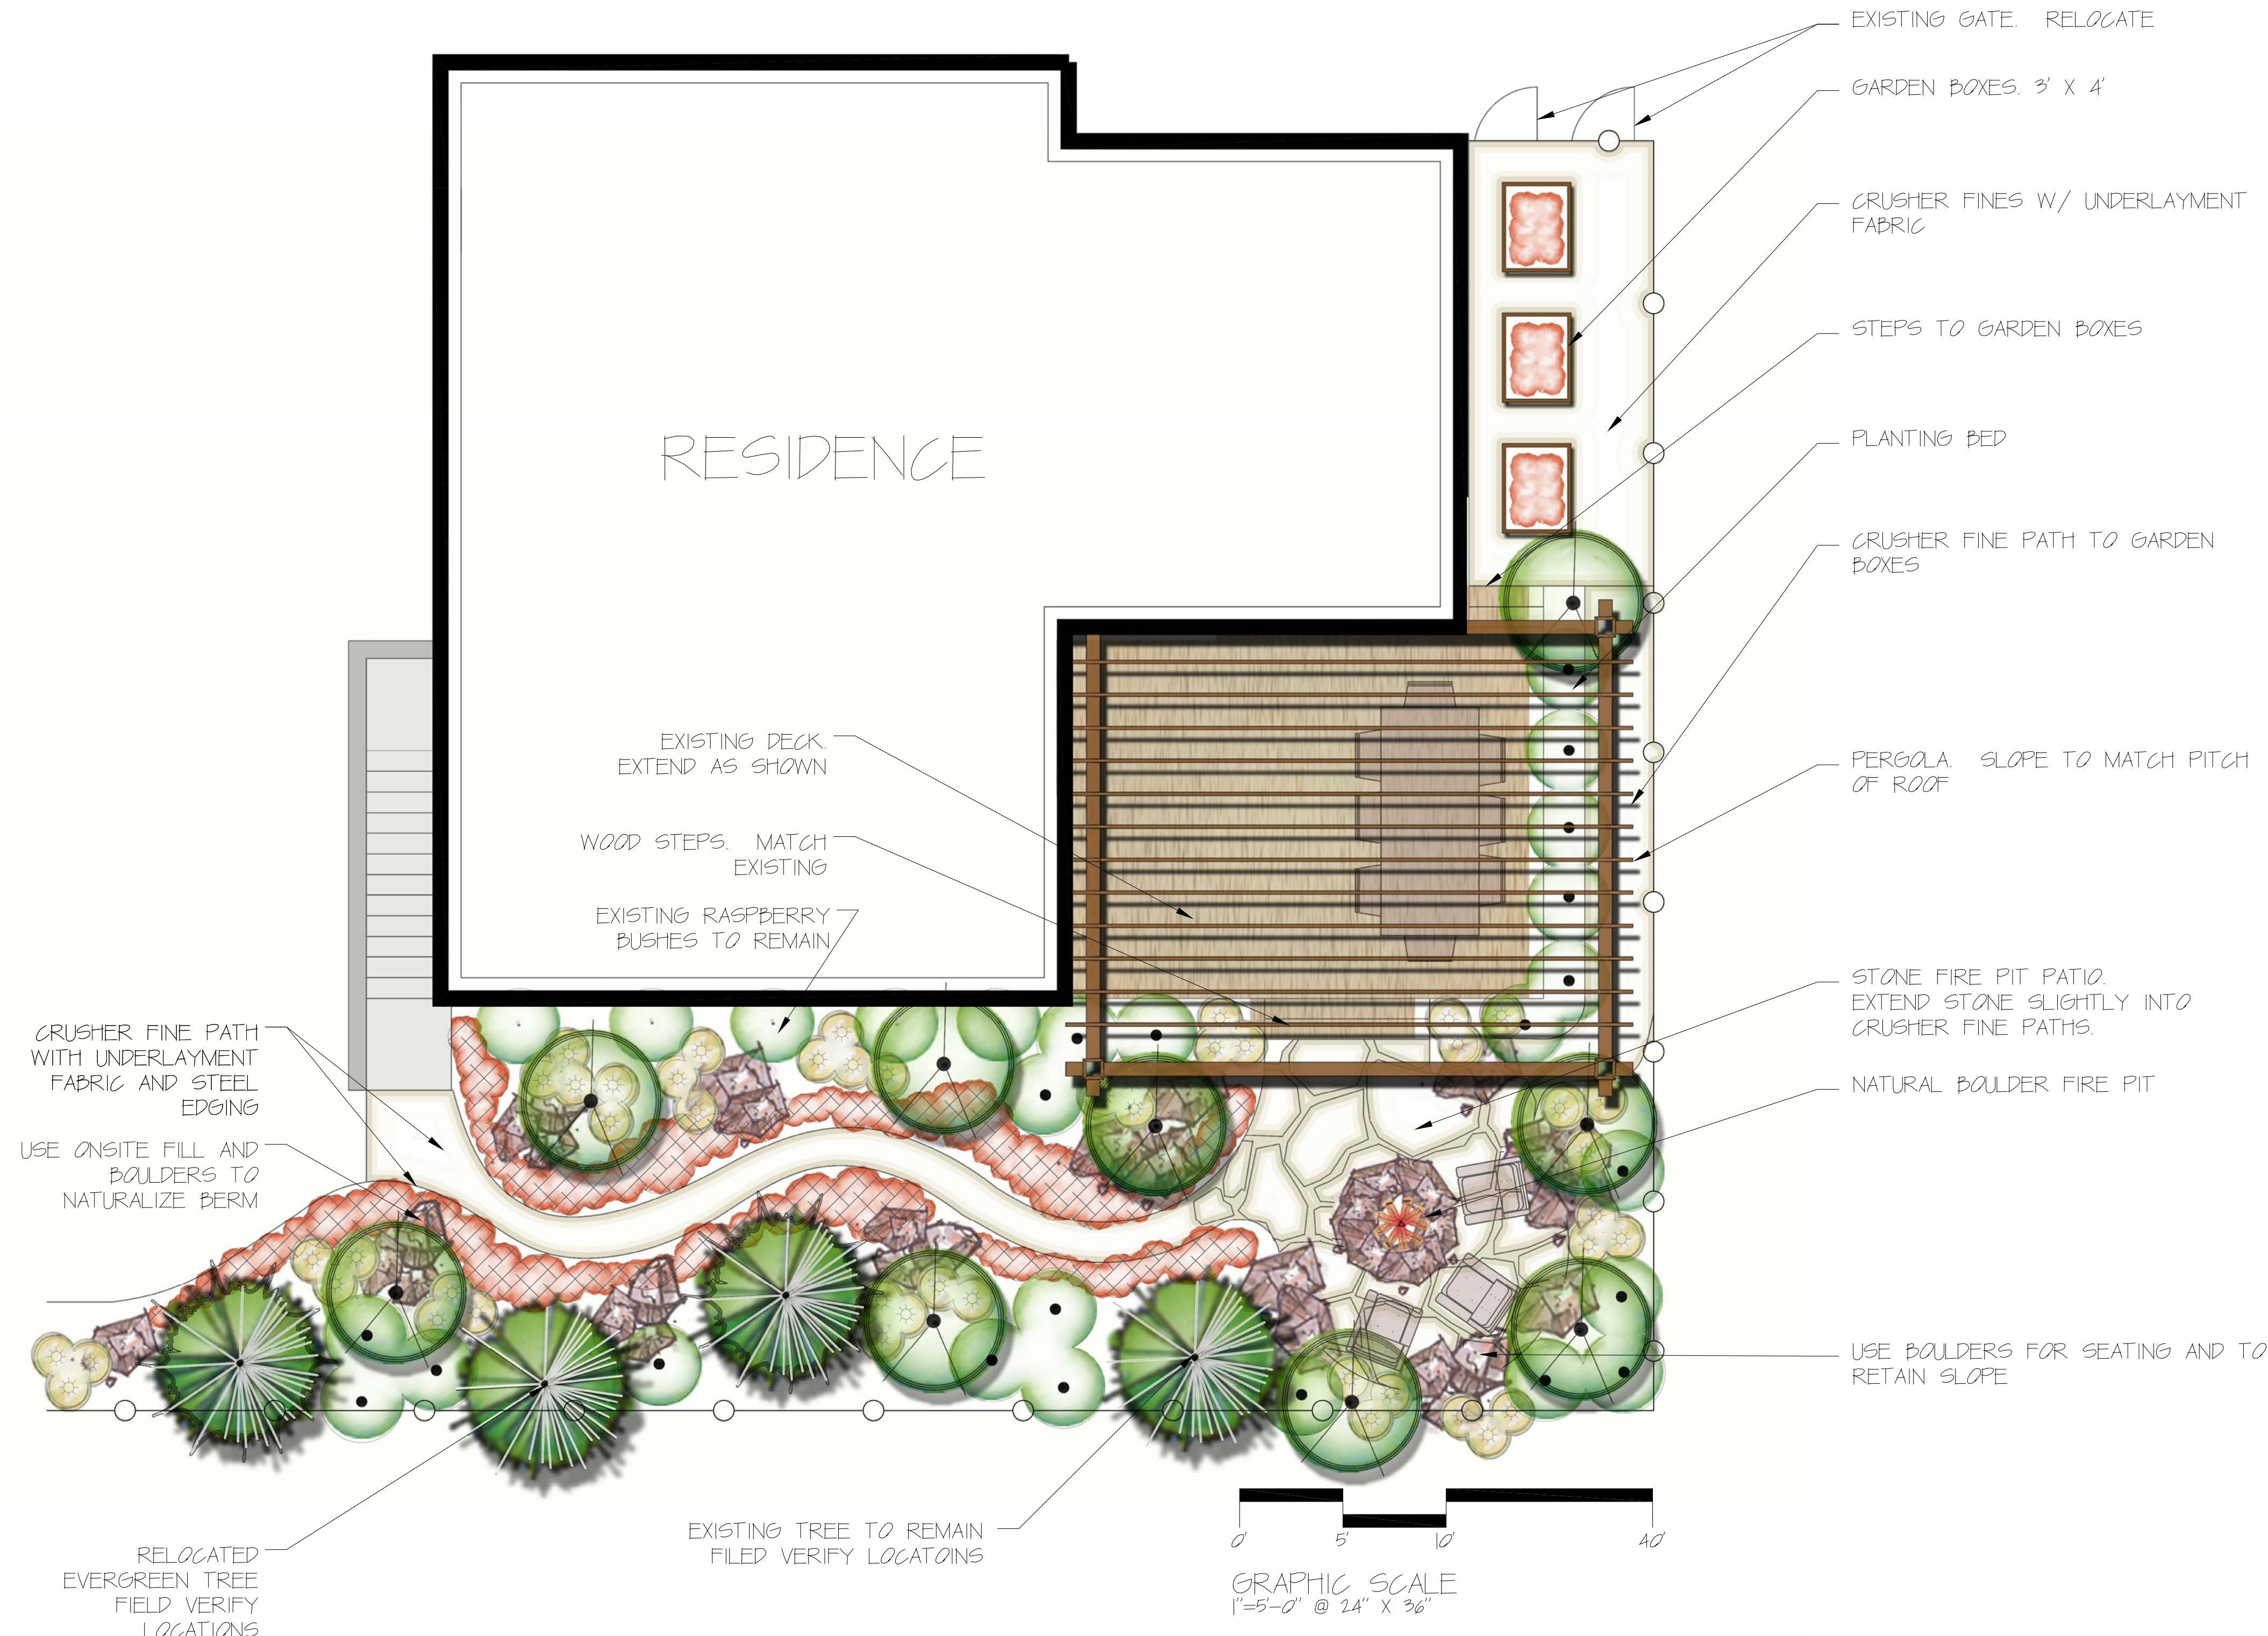

RED BARN DESIGN
 2056 rasmussen road
 park city, ut 84098
 phone: (435) 649-6434
 fax: (435) 649-5856

DECKER RESIDENCE

LANDSCAPE PLAN

Scale: 1"=5'-0"
 Date: _____
 Drawn By: AY
 Approved By: MC

no.	revisions	date	by
△	PER VE REQUESTS	8/20/18	AY
△			
△			
△			

Sheet:
 LI.00