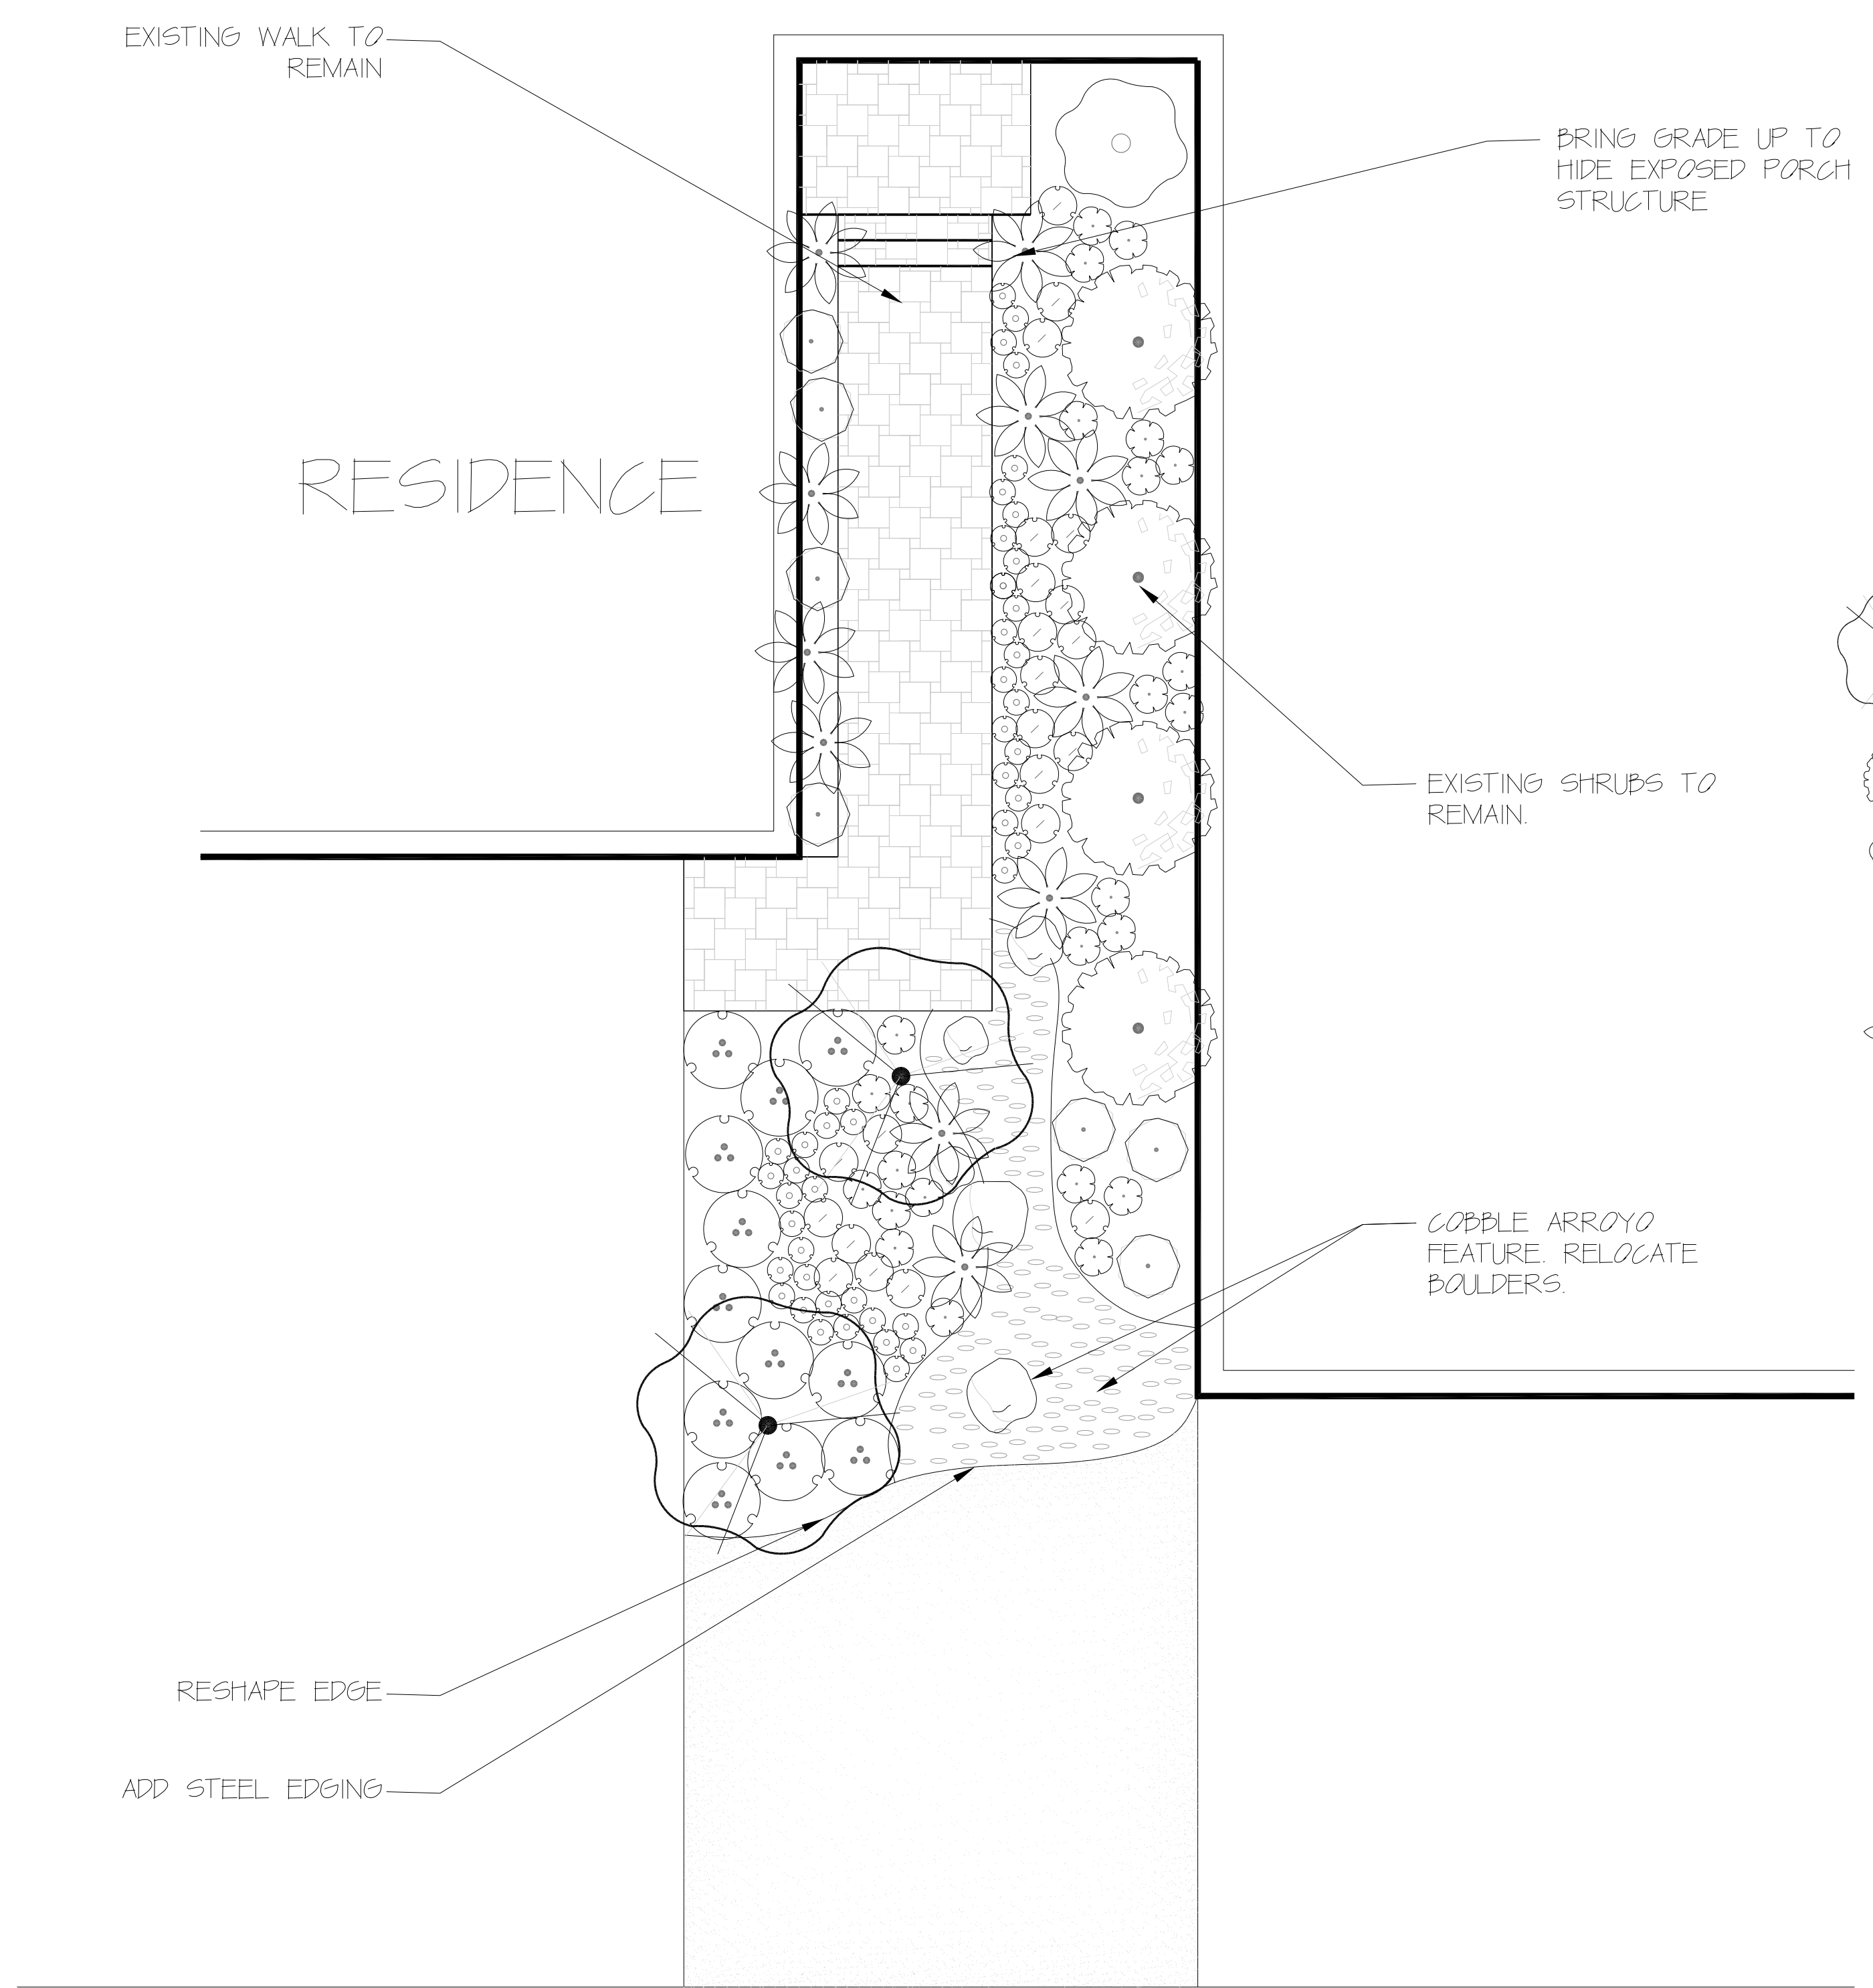

red barn design
 2056 rasmussen road
 park city, ut 84098
 phone: (435) 649-6434
 fax: (435) 649-5856

ROBIDEAU RESIDENCE
 8910 JEREMY POINT CT., PARK CITY, UTAH
LANDSCAPE PLAN

Scale: 1"=5'-0"
 Date: 06.09.2014
 Drawn By: AY
 Approved By: MC

no.	revisions	date	by
△	PER CLIENT	7/17/14	AY
△			
△			
△			

Sheet:
LI.00

PLANT LEGEND

PLANTS

SYM.	NAME	QTY	SIZE
	EXISTING CRABAPPLE	2	NA
	EXISTING SHRUBS	4	NA
	ROSTRATA MUGO	1	3' HEIGHT
	CREEPING JUNIPER	12	2 Gal
	FEATHER REED GRASS	7	1 Gal
	BLUE OAT GRASS	11	1 Gal
	PURPLE CONE FLOWER	25	1 Gal
	BLACK EYED SUSAN	21	1 Gal
	DIANTHUS	46	1 Gal