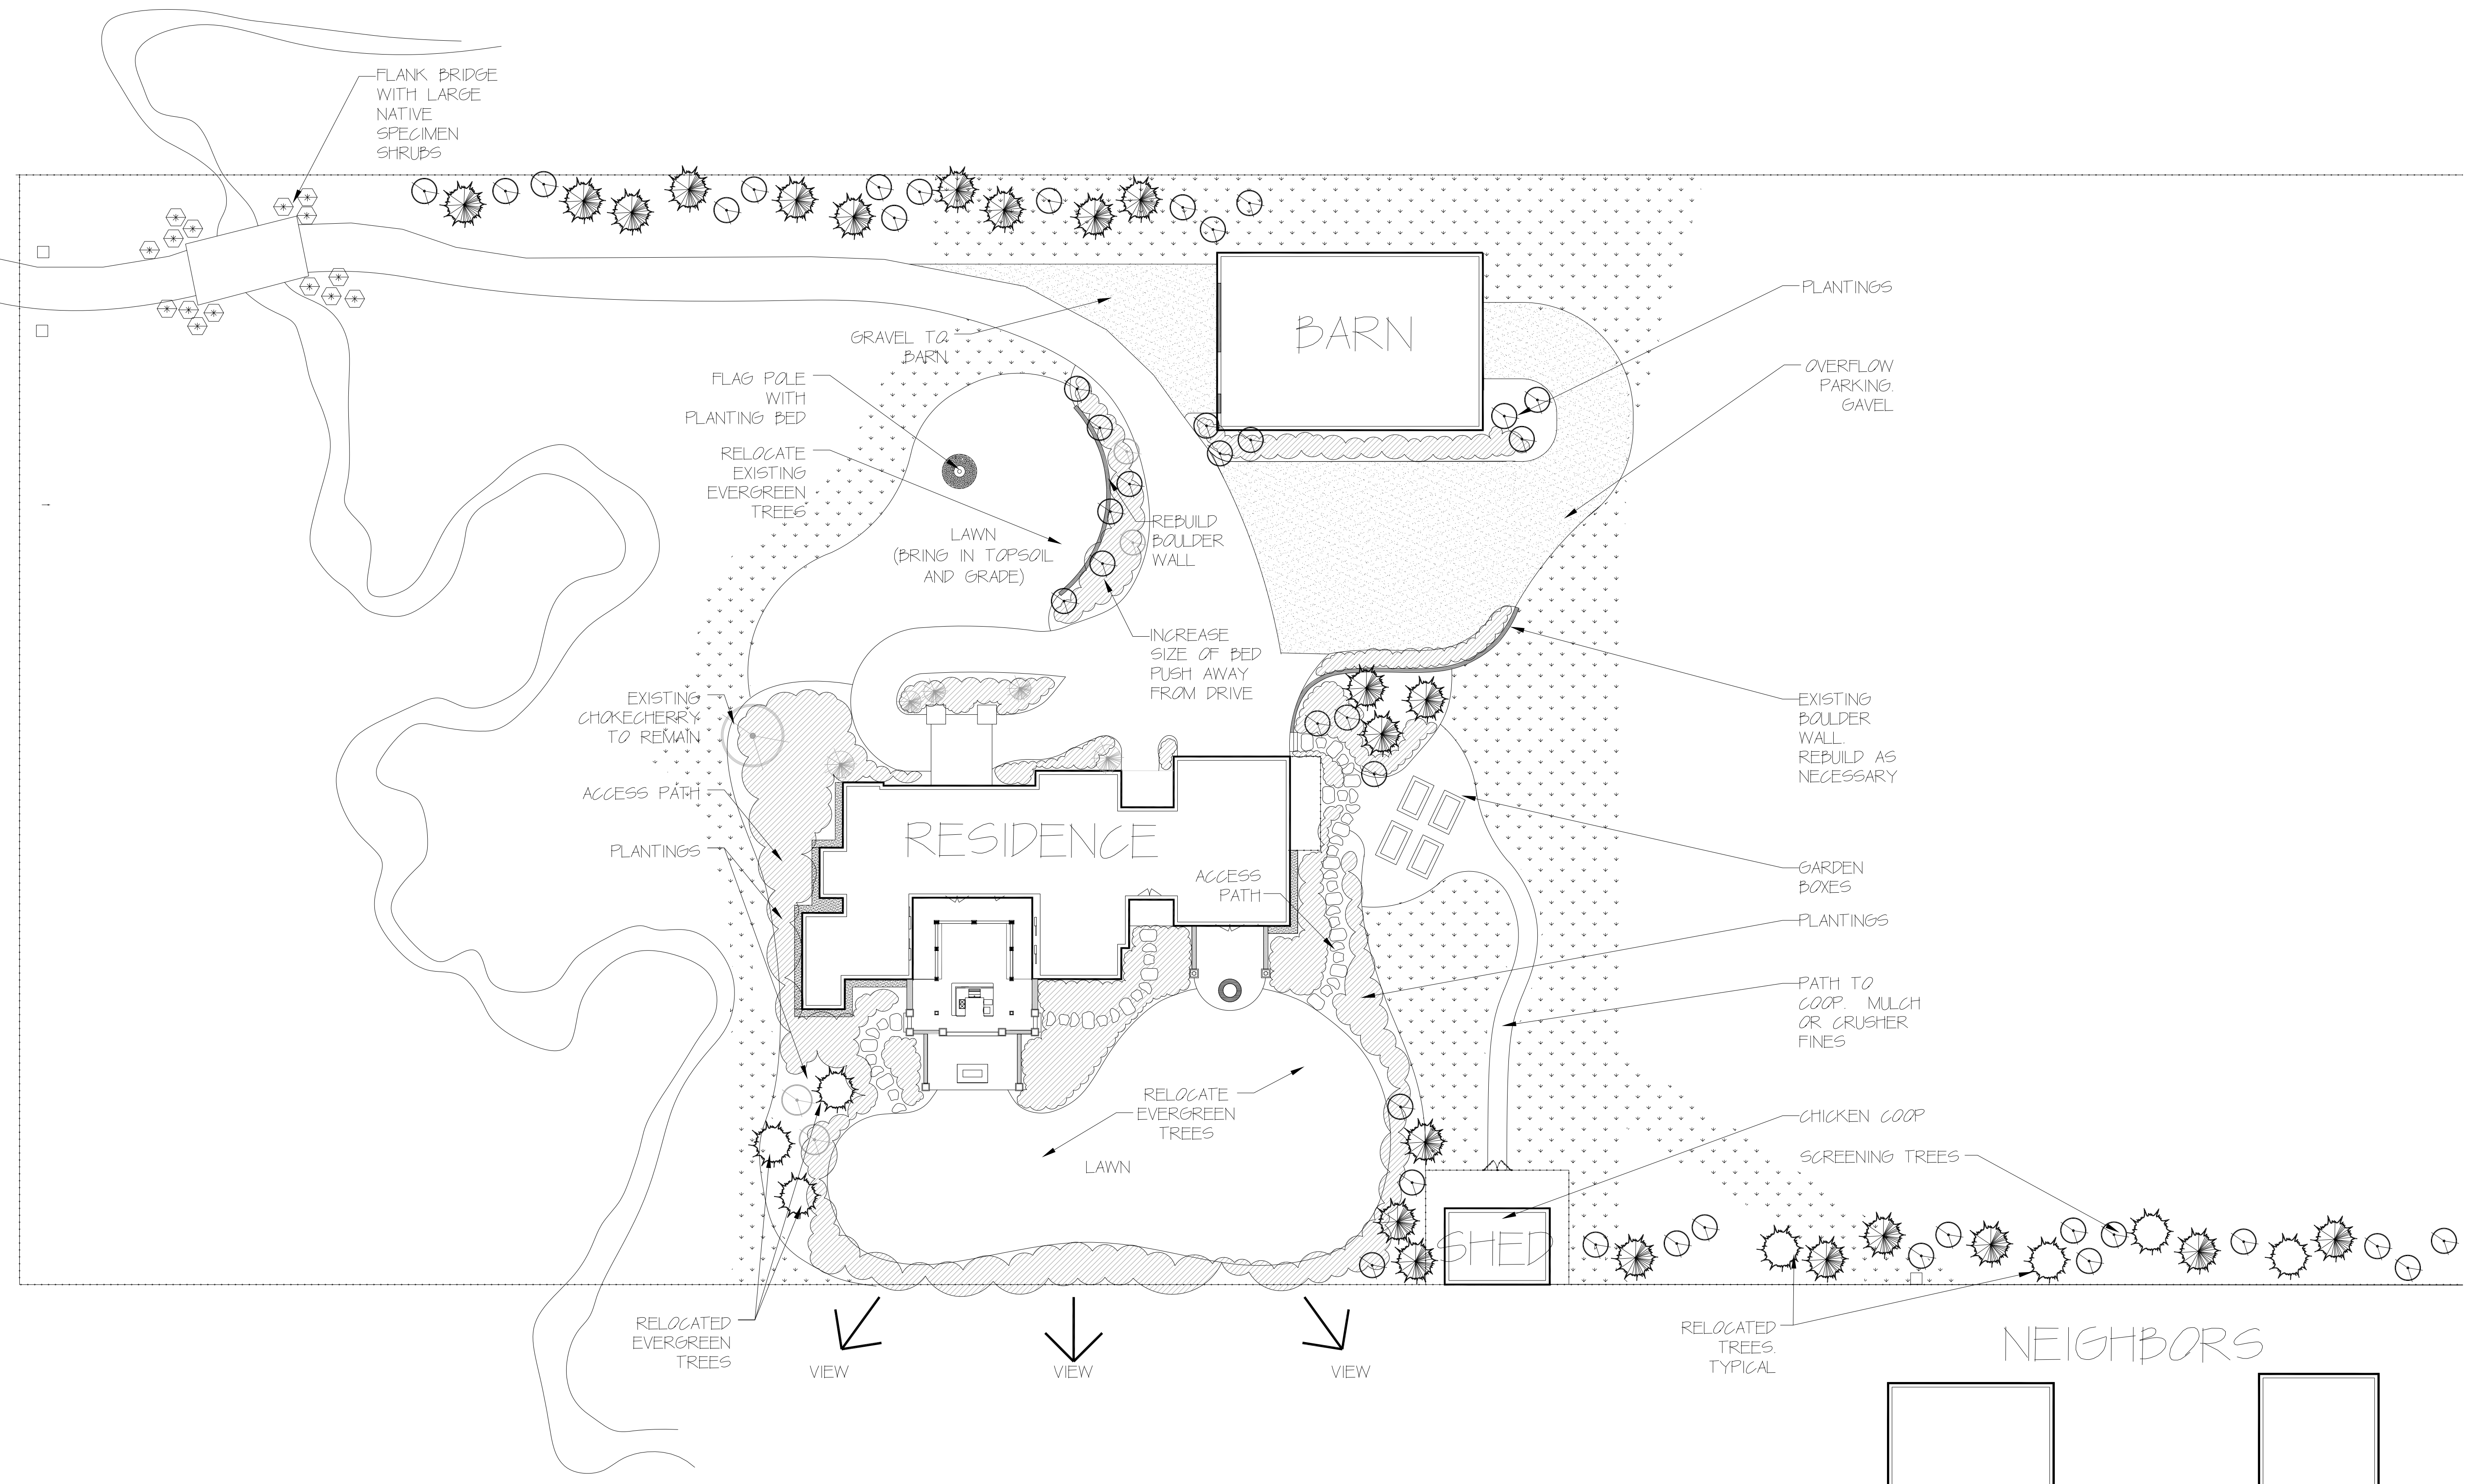

RED BARN DESIGN
 2056 rasmussen road
 park city, ut 84098
 phone: (435) 649-6434
 fax: (435) 649-5856

SCHMIDT RESIDENCE
 7934 BITNER ROAD, PARK CITY, UT 84098
SITE PLAN

Scale:
 Date: 08/27/2014
 Drawn By: AY
 Approved By: MC

no.	revisions	date	by
△	NEW LAYOUT	8/14	AY
△	PHASE II LAYOUT	8/15	AY
△			
△			

Sheet:
LI.00